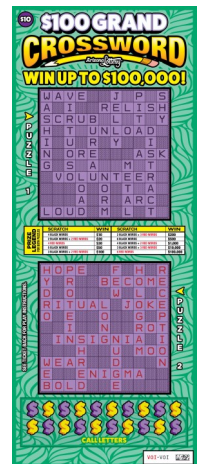

$50 - $900 Pack Value

1360 500X - $5 Million 12"
1401 Set For Life - $5 Million 12" ***
1440 500X Fortune - $5 Million 12" ***

Last Day to Return Tickets

Get ready! Your Territory Manager will return these games on their next scheduled visit.

$30 1354 Ultimate Riches	December 1, 2024
$3 1397 Lucky Hunt	December 1, 2024
$5 1399 Lady Luck	December 1, 2024
$5 1408 Bingo Star	December 1, 2024
$2 1409 Cash Drop	December 1, 2024
$2 1415 Money Madness	December 1, 2024
$10 1416 Triple Red 7's	December 1, 2024
$5 1425 Arizona Adventure	December 1, 2024
$1 1432 5X	December 1, 2024
$5 1419 Sunshine Slingo® Trio	December 16, 2024
$20 1364 $100 or $200	March 30, 2025
$10 1406 $10,000 Blowout	March 30, 2025
$10 1407 Mystery Multiplier	March 30, 2025
$25 1421 Triple Bonus Crossword	March 30, 2025
$5 1424 Bingo Bash	March 30, 2025
$5 1434 20X	March 30, 2025

EXPIRED TICKETS CAN NOT BE REDEEMED AT ANY LOTTERY RETAILER, INCLUDING LOTTERY OFFICES.

Phone Numbers & Resources

Wave/Flair Terminal Problems or Supplies

Call Scientific Games Hotline: 1-877-896-5250

Vending Machine Problems

Call Scientific Games Hotline: 1-877-896-5250

Scratchers® Order

Call Scratchers Hotline: 1-877-483-2445

Report Stolen Tickets

Call Lottery Security: 1-833-731-3920

More Retailer Information

ArizonaLottery.com/Retailers

Looking Ahead

New Games Starting November 5th, 2024

Scratchers® is a registered service mark of the California Lottery.
'Cash Explosion®' is a registered trademark of the Ohio Lottery Commission.
YAHTZEE™ and Hasbro and all related trademarks and logos are trademarks of Hasbro Inc. ©2023 Hasbro.
© 2001-2003 GAMING REALMS, PLC. www.gamingrealms.com
© 2024 CATAN GmbH. CATAN is a trademark property of CATAN GmbH (catan.com).
ArizonaLottery.com Must be 21 or older to purchase or redeem tickets. Overall odds vary by game. All sales are final.
In accord with ADA, these materials may be made available in an alternate format. Gambling problem? Call 1.800.NEXT
STEP.(1-800-639-8783) Please Play Responsibly™. Scratchers is a registered service mark of the California Lottery.

*** Denotes top 5 selling games.