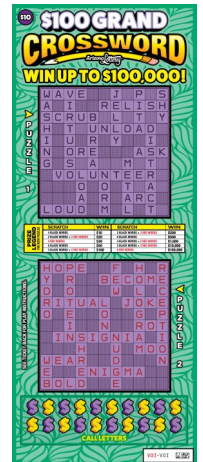

$50 - $900 Pack Value

1360 500X - $5 Million 12"
1401 Set For Life - $5 Million 12" ***
1440 500X Fortune - $5 Million 12" ***

Last Day to Return Tickets

Get ready! Your Territory Manager will return these games on their next scheduled visit.

$30 1354 Ultimate Riches	December 1, 2024
$3 1397 Lucky Hunt	December 1, 2024
$5 1399 Lady Luck	December 1, 2024
$5 1408 Bingo Star	December 1, 2024
$2 1409 Cash Drop	December 1, 2024
$2 1415 Money Madness	December 1, 2024
$10 1416 Triple Red 7's	December 1, 2024
$5 1425 Arizona Adventure	December 1, 2024
$1 1432 5X	December 1, 2024
$5 1419 Sunshine Slingo® Trio	December 16, 2024
$20 1364 $100 or $200	March 30, 2025
$10 1406 $10,000 Blowout	March 30, 2025
$10 1407 Mystery Multiplier	March 30, 2025
$25 1421 Triple Bonus Crossword	March 30, 2025
$5 1424 Bingo Bash	March 30, 2025
$5 1434 20X	March 30, 2025

EXPIRED TICKETS CAN NOT BE REDEEMED AT ANY LOTTERY RETAILER, INCLUDING LOTTERY OFFICES.

Phone Numbers & Resources

Wave/Flair Terminal Problems or Supplies

Call Scientific Games Hotline: 1-877-896-5250

Vending Machine Problems

Call Scientific Games Hotline: 1-877-896-5250

Scratchers® Order

Call Scratchers Hotline: 1-877-483-2445

Report Stolen Tickets

Call Lottery Security: 1-833-731-3920

More Retailer Information

ArizonaLottery.com/Retailers

Looking Ahead

New Games Starting November 5th, 2024

Scratchers® is a registered service mark of the California Lottery.
'Cash Explosion®' is a registered trademark of the Ohio Lottery Commission.
YAHTZEE™ and Hasbro and all related trademarks and logos are trademarks of Hasbro Inc. ©2023 Hasbro.
© 2001-2003 GAMING REALMS, PLC. www.gamingrealms.com
© 2024 CATAN GmbH. CATAN is a trademark property of CATAN GmbH (catan.com).
ArizonaLottery.com Must be 21 or older to purchase or redeem tickets. Overall odds vary by game. All sales are final.
In accord with ADA, these materials may be made available in an alternate format. Gambling problem? Call 1.800.NEXT
STEP.(1-800-639-8783) Please Play Responsibly™. Scratchers is a registered service mark of the California Lottery.

*** Denotes top 5 selling games.